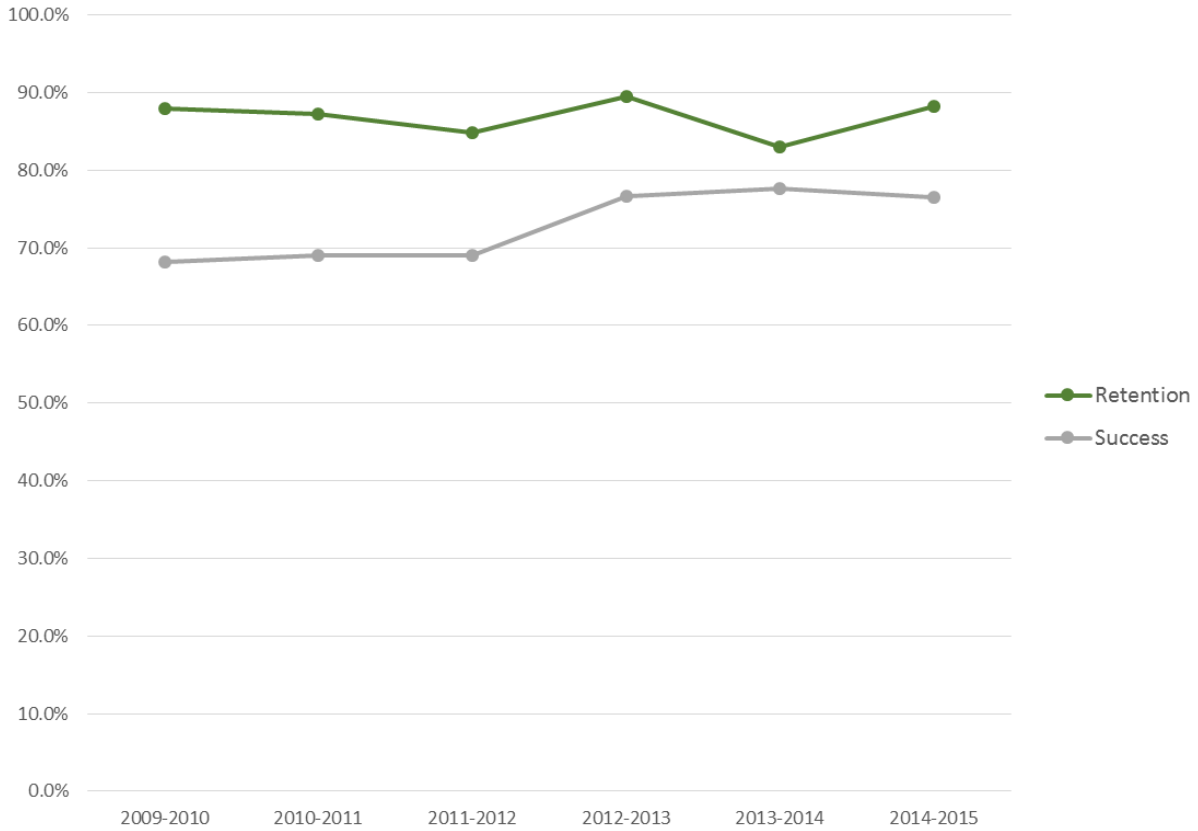

PROGRAM REVIEW – OVERALL RETENTION AND SUCCESS
2015-16

Photography

Overall Retention and Success Rates by Academic Year

Enrollment, Retention Rates and Success Rates by Academic Year

| | Enrollment | Retention | Success |
|-----------|-------------------|------------------|----------------|
| 2009-2010 | 406 | 87.9% | 68.2% |
| 2010-2011 | 329 | 87.2% | 69.0% |
| 2011-2012 | 278 | 84.9% | 69.1% |
| 2012-2013 | 124 | 89.5% | 76.6% |
| 2013-2014 | 112 | 83.0% | 77.7% |
| 2014-2015 | 102 | 88.2% | 76.5% |