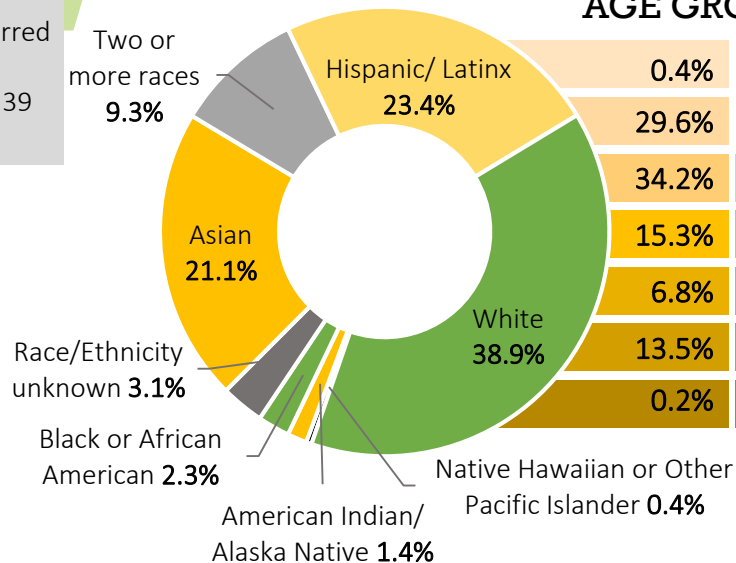

## WHAT ALUMNI DID AFTER GRADUATING GWC

Note. Top 5 universities that respondents transferred to: CSULB (70); CSUF (67); CSUDH (13); UCI (11); UCLA (7). Of the "Started working" respondents, 39 identified working in the Nursing field.

## TOP 10 MAJORS

## DEMOGRAPHIC PROFILE OF RESPONDENTS

### RACE/ETHNICITY