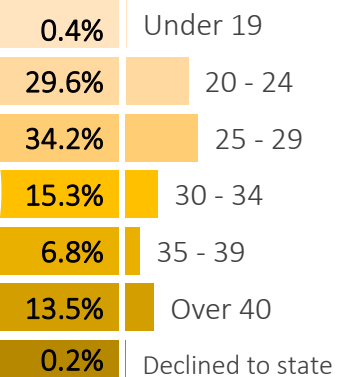

This survey was administered by GWC Office of Research, Planning, and Institutional Effectiveness in Summer 2018, via email, with data representing 6.5% of alumni contacted.

Questions or comments contact research@gwc.cccd.edu