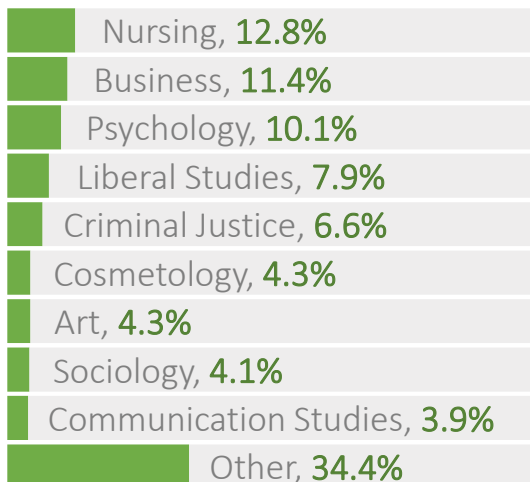

TOP 10 MAJORS