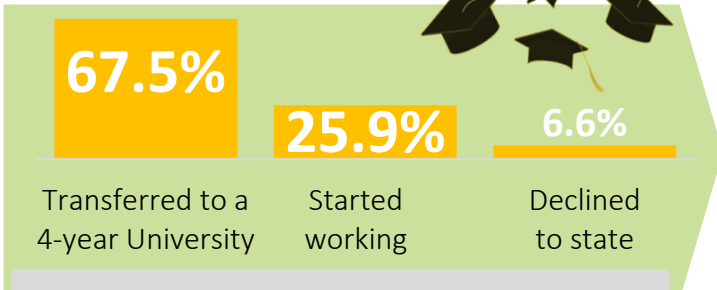

WHAT ALUMNI DID AFTER GRADUATING GWC

Note. Top 5 universities that respondents transferred to: CSULB (70); CSUF (67); CSUDH (13); UCI (11); UCLA (7). Of the "Started working" respondents, 39 identified working in the Nursing field.