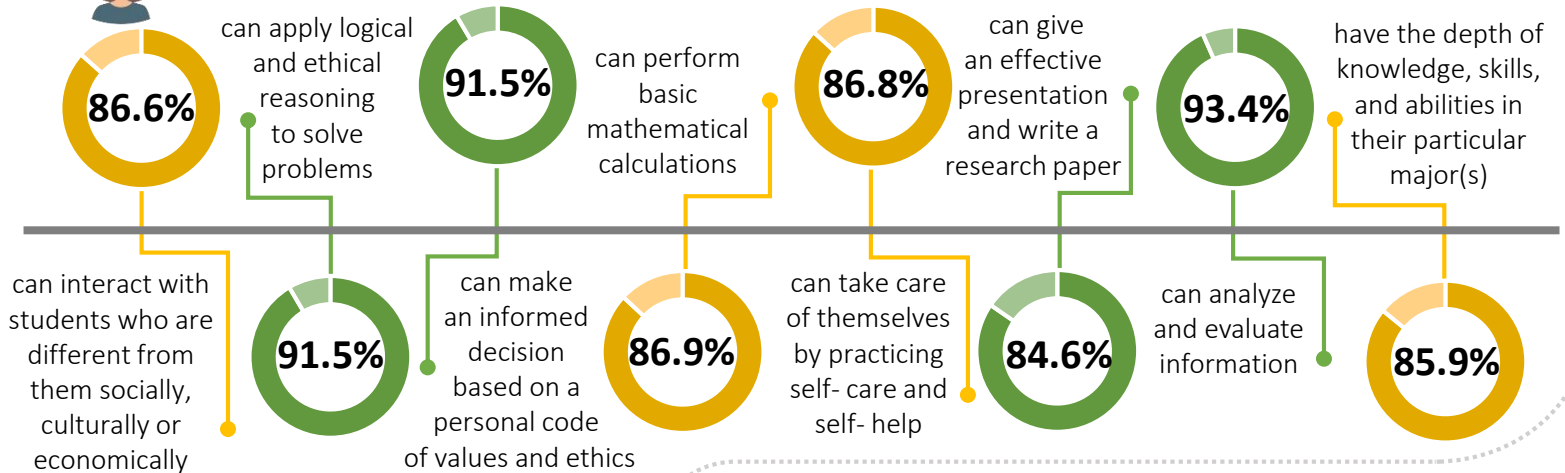

# Golden West College Institutional Student Learning Outcomes (iSLO) Survey

This iSLO survey was completed by GWC alumni who graduated between 2012 and 2017. The survey focused on the knowledge that students gained during their time at GWC. This infographic is a representation of answers provided by 483 respondents.

## WHAT ALUMNI ARE SAYING...

Percentage of respondents who "Strongly Agree" or "Agree" that they ...